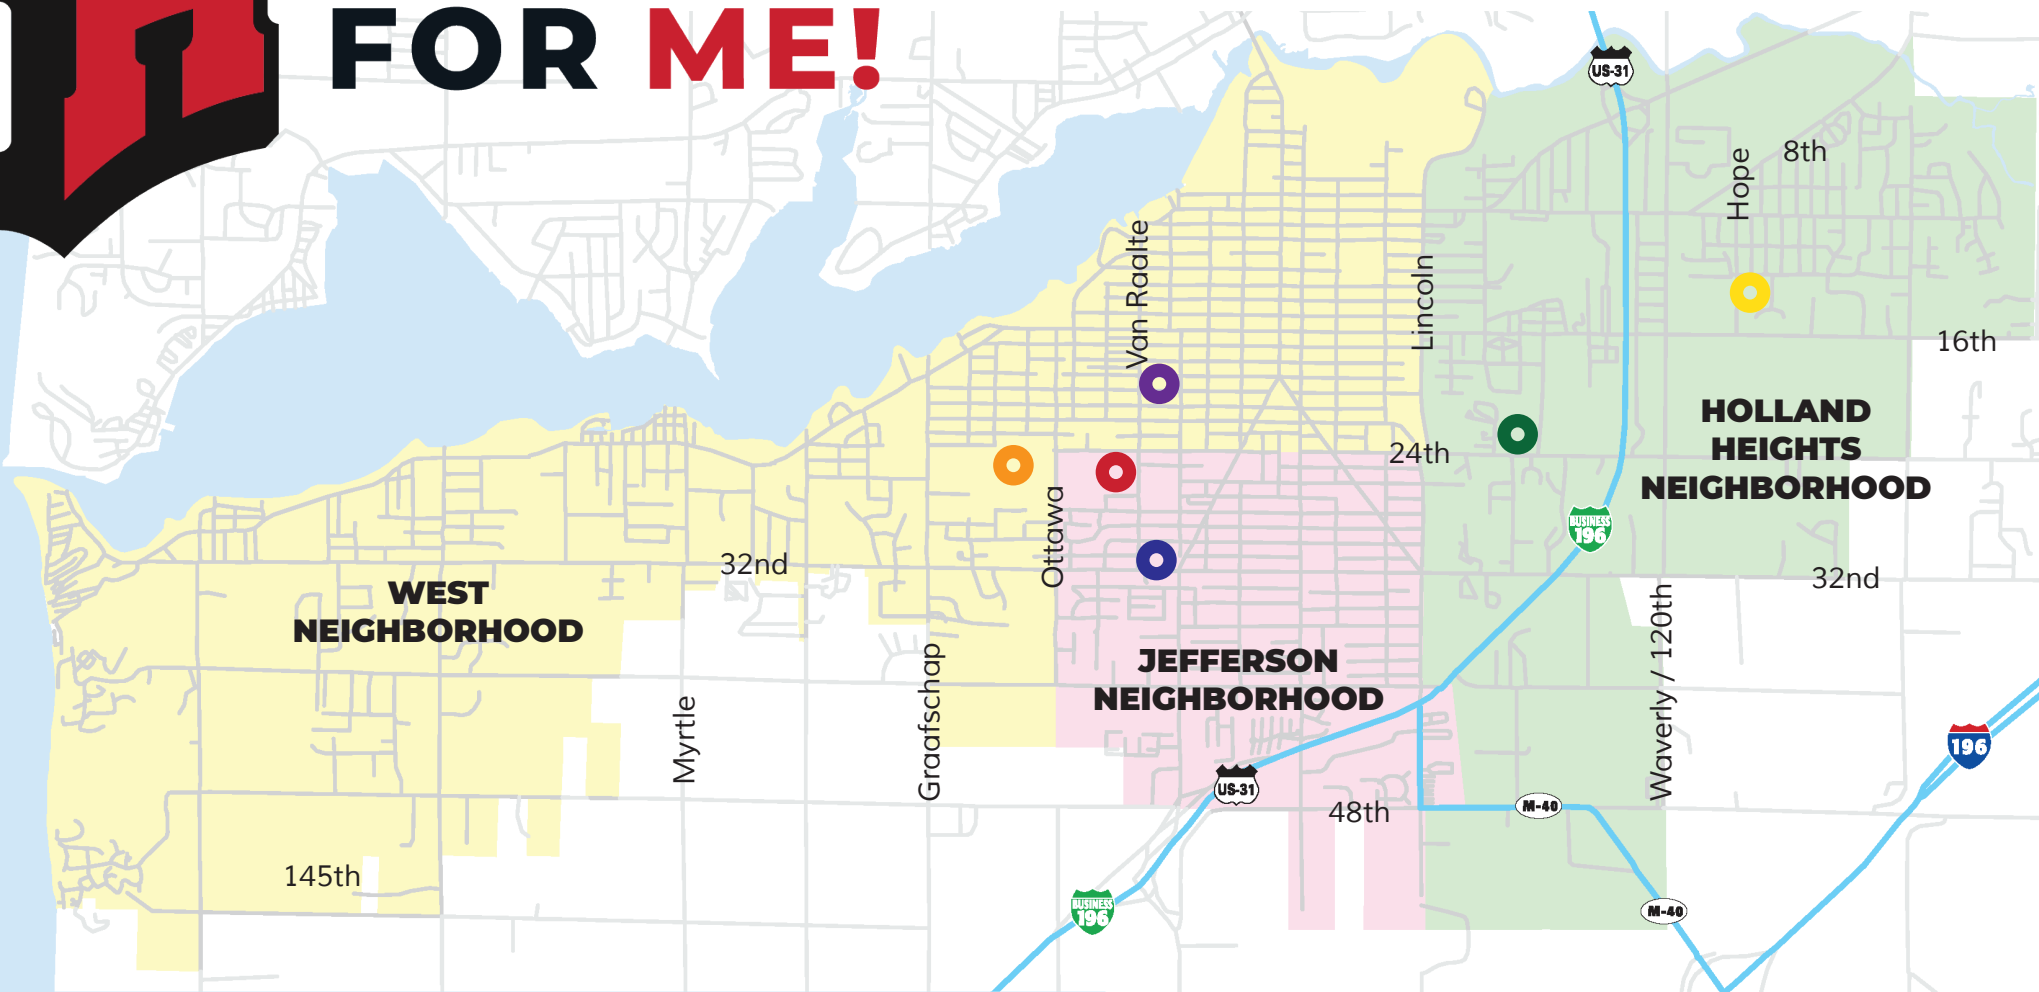

RIGHT FOR ME!

HOLLAND PUBLIC SCHOOLS

District Map

- Holland Heights Elementary 856 E. 12th | 494-2750
- Jefferson Elementary 282 W. 30th | 494-2500
- Holland Language Academy 461 Van Raalte | 494-2600
- West Elementary 500 W. 24th | 494-2350
- Holland Middle School 373 E. 24th | 494-2350
- Holland High School, Holland Early College, Holland Virtual Tech
600 Van Raalte | 494-2200